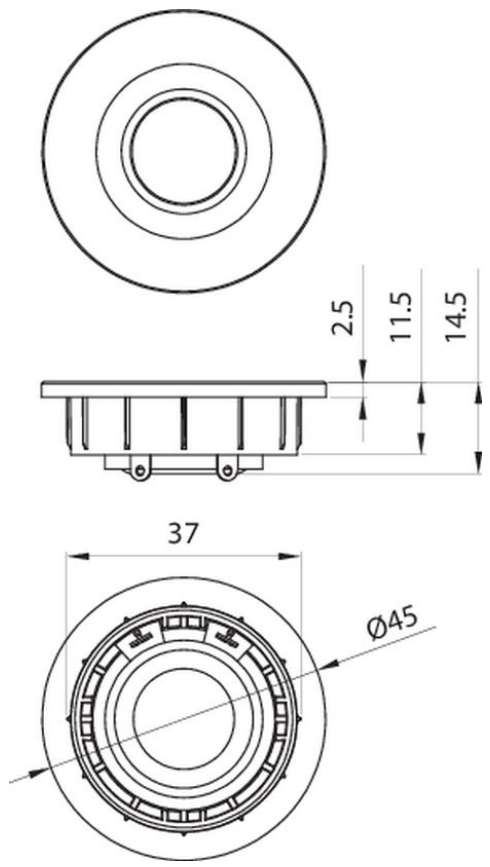

# ND16FA-4 5/8" Soft Dome Neodymium Tweeter 4 Ohm

PARAMETERS	
Impedance	4 ohms
Re	3.17 ohms
Le	0.03 mH
Fs	2246 Hz
Qms	3.71
Qes	3.46
Qts	1.79
Mms	N/A
Cms	N/A
Sd	N/A
Vd	N/A
BL	N/A
Vas	N/A
Xmax	N/A
VC Diameter	0.625 mm
SPL	93 dB 2.83V/1m
RMS Power Handling	30 watts
Usable Frequency Range (Hz)	4,000 - 20,000 Hz

- ### FEATURES
- Ferrofluid enhances power handling and helps damp resonance
  - Powerful neodymium motor keeps tweeter small with impressive efficiency
  - Compact faceplate is perfect for minimal center-to-center distances
  - Easy installation, front mount pressfit design