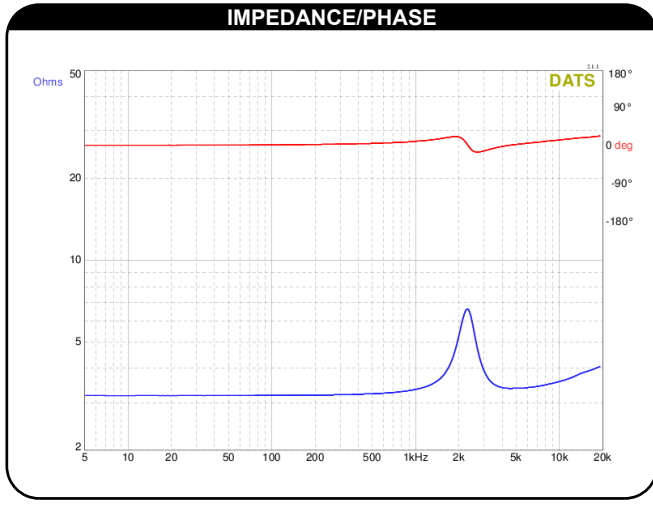

# ND16FA-4 5/8" Soft Dome Neodymium Tweeter 4 Ohm

PARAMETERS	
Impedance	4 ohms
Re	3.17 ohms
Le	0.03 mH
Fs	2246 Hz
Qms	3.71
Qes	3.46
Qts	1.79
Mms	N/A
Cms	N/A
Sd	N/A
Vd	N/A
BL	N/A
Vas	N/A
Xmax	N/A
VC Diameter	0.625 mm
SPL	93 dB 2.83V/1m
RMS Power Handling	30 watts
Usable Frequency Range (Hz)	4,000 - 20,000 Hz

- ### FEATURES
- Ferrofluid enhances power handling and helps damp resonance
  - Powerful neodymium motor keeps tweeter small with impressive efficiency
  - Compact faceplate is perfect for minimal center-to-center distances
  - Easy installation, front mount pressfit design