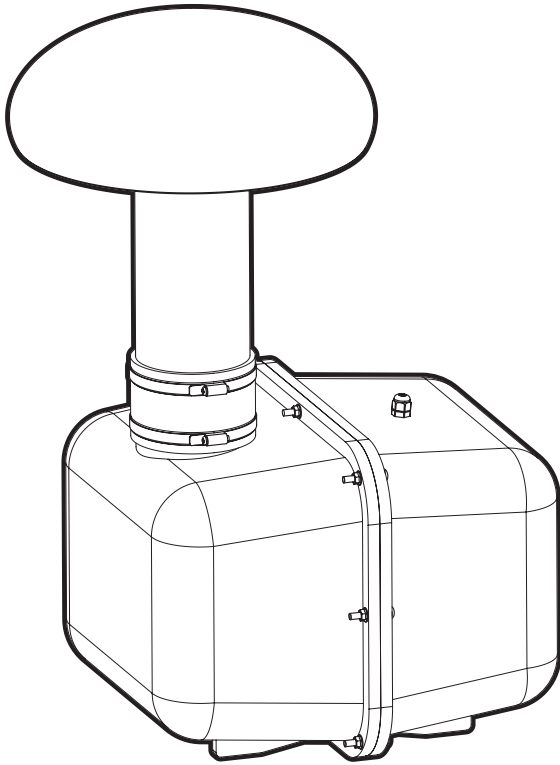

8" OUTDOOR BURIAL SUBWOOFER

Model: DB8 Specification Sheet

Driver	8" Polypropylene cone with rubber surround
Power	400 Watts max / 180 Watts RMS
Frequency response	25 - 300 Hz
Sensitivity(1m,1W)	83 dB
Impedance	8 Ohms
Speaker dimension	28" x 19.7" x 15.6" (HxWxD)
Weight	32.2 lbs.