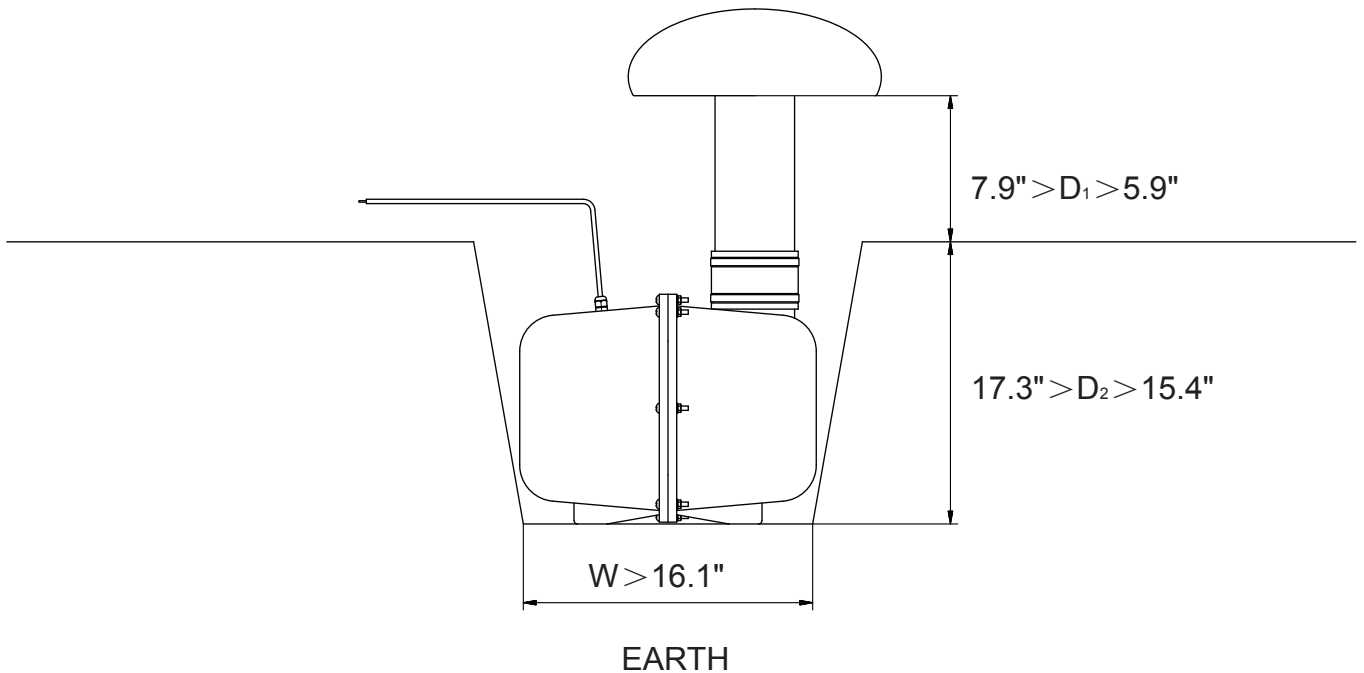

8" OUTDOOR BURIAL SUBWOOFER

Model: DB8 Specification Sheet

Driver	8" Polypropylene cone with rubber surround
Power	400 Watts max / 180 Watts RMS
Frequency response	25 - 300 Hz
Sensitivity(1m,1W)	83 dB
Impedance	8 Ohms
Speaker dimension	28" x 19.7" x 15.6" (HxWxD)
Weight	32.2 lbs.