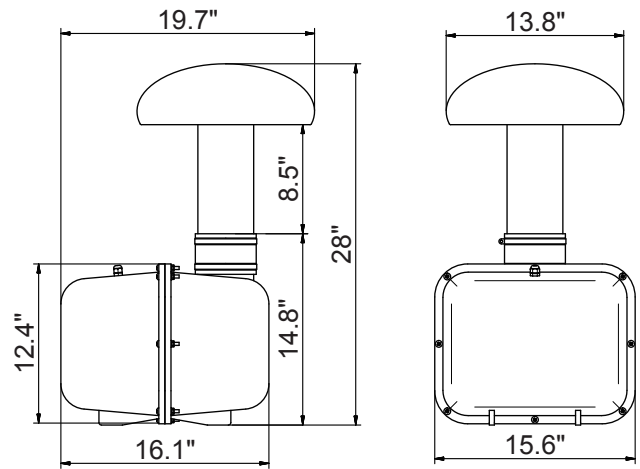

8" OUTDOOR BURIAL SUBWOOFER

Model: DB8 Specification Sheet

Driver	8" Polypropylene cone with rubber surround
Power	400 Watts max / 180 Watts RMS
Frequency response	25 - 300 Hz
Sensitivity(1m,1W)	83 dB
Impedance	8 Ohms
Speaker dimension	28" x 19.7" x 15.6" (HxWxD)
Weight	32.2 lbs.