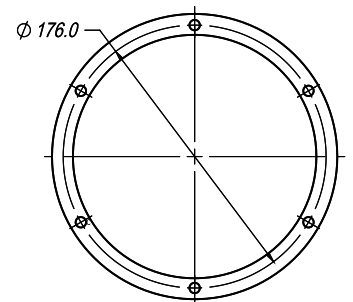

### 16 MAGNETIC GRILLE

Compatibility: 6½" SATORI (all types).

### 19 MAGNETIC GRILLE

Compatibility: 7½" SATORI (all types).