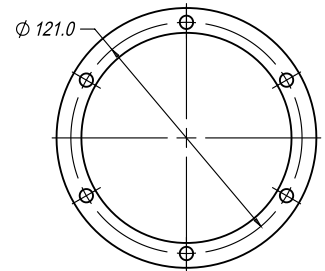

### 13 MAGNETIC GRILLE

Compatibility: 5" SATORI (all types).

### 16 MAGNETIC GRILLE

Compatibility: 6½" SATORI (all types).

### 19 MAGNETIC GRILLE

Compatibility: 7½" SATORI (all types).