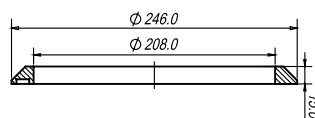

24 MAGNETIC GRILLE