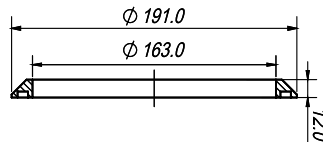

19 MAGNETIC GRILLE