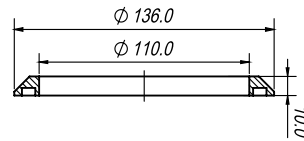

13 MAGNETIC GRILLE