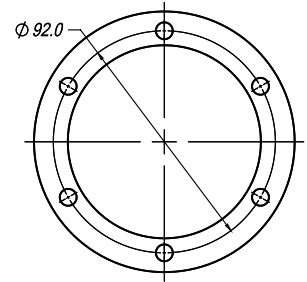

### 13 MAGNETIC GRILLE

Compatibility: 5" SATORI (all types).

### 16 MAGNETIC GRILLE

Compatibility: 6½" SATORI (all types).

### 19 MAGNETIC GRILLE

Compatibility: 7½" SATORI (all types).