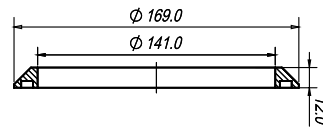

16 MAGNETIC GRILLE