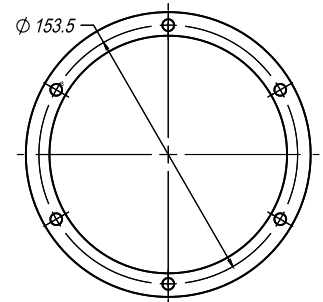

### 13 MAGNETIC GRILLE

Compatibility: 5" SATORI (all types).

### 16 MAGNETIC GRILLE

Compatibility: 6½" SATORI (all types).

### 19 MAGNETIC GRILLE

Compatibility: 7½" SATORI (all types).