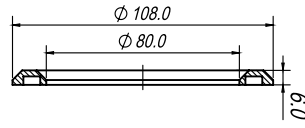

TW29 MAGNETIC GRILLE