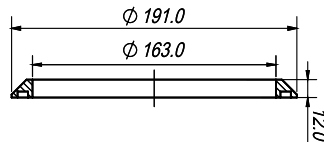

TW29 MAGNETIC GRILLE

Compatibility: SATORI TW29 (all types).

13 MAGNETIC GRILLE

Compatibility: 5" SATORI (all types).

16 MAGNETIC GRILLE

Compatibility: 6½" SATORI (all types).

19 MAGNETIC GRILLE

Compatibility: 7½" SATORI (all types).

24 MAGNETIC GRILLE

Compatibility: 9½" SATORI (all types).