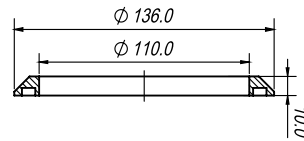

TW29 MAGNETIC GRILLE

Compatibility: SATORI TW29 (all types).

13 MAGNETIC GRILLE

Compatibility: 5" SATORI (all types).

16 MAGNETIC GRILLE

Compatibility: 6½" SATORI (all types).

19 MAGNETIC GRILLE

Compatibility: 7½" SATORI (all types).

24 MAGNETIC GRILLE

Compatibility: 9½" SATORI (all types).