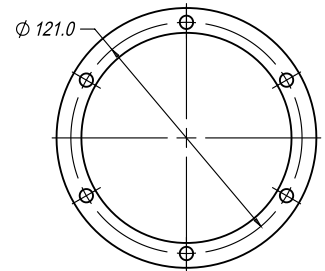

TW29 MAGNETIC GRILLE

Compatibility: SATORI TW29 (all types).

13 MAGNETIC GRILLE

Compatibility: 5" SATORI (all types).

16 MAGNETIC GRILLE

Compatibility: 6½" SATORI (all types).

19 MAGNETIC GRILLE

Compatibility: 7½" SATORI (all types).

24 MAGNETIC GRILLE

Compatibility: 9½" SATORI (all types).