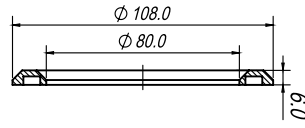

TW29 MAGNETIC GRILLE

Compatibility: SATORI TW29 (all types).

13 MAGNETIC GRILLE

Compatibility: 5" SATORI (all types).

16 MAGNETIC GRILLE

Compatibility: 6½" SATORI (all types).

19 MAGNETIC GRILLE

Compatibility: 7½" SATORI (all types).

24 MAGNETIC GRILLE

Compatibility: 9½" SATORI (all types).