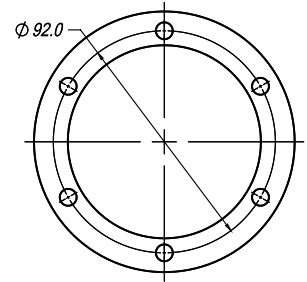

TW29 MAGNETIC GRILLE

Compatibility: SATORI TW29 (all types).

13 MAGNETIC GRILLE

Compatibility: 5" SATORI (all types).

16 MAGNETIC GRILLE

Compatibility: 6½" SATORI (all types).

19 MAGNETIC GRILLE

Compatibility: 7½" SATORI (all types).

24 MAGNETIC GRILLE

Compatibility: 9½" SATORI (all types).