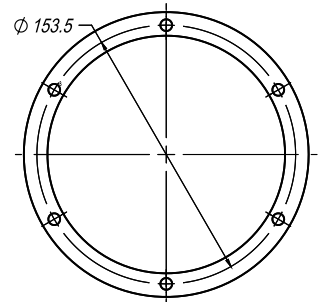

TW29 MAGNETIC GRILLE

Compatibility: SATORI TW29 (all types).

13 MAGNETIC GRILLE

Compatibility: 5" SATORI (all types).

16 MAGNETIC GRILLE

Compatibility: 6½" SATORI (all types).

19 MAGNETIC GRILLE

Compatibility: 7½" SATORI (all types).

24 MAGNETIC GRILLE

Compatibility: 9½" SATORI (all types).