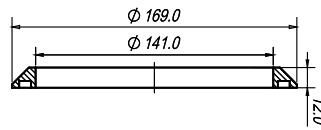

TW29 MAGNETIC GRILLE

Compatibility: SATORI TW29 (all types).

13 MAGNETIC GRILLE

Compatibility: 5" SATORI (all types).

16 MAGNETIC GRILLE

Compatibility: 6½" SATORI (all types).

19 MAGNETIC GRILLE

Compatibility: 7½" SATORI (all types).

24 MAGNETIC GRILLE

Compatibility: 9½" SATORI (all types).