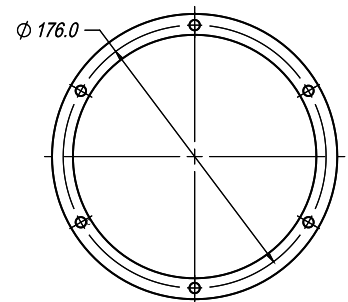

TW29 MAGNETIC GRILLE

Compatibility: SATORI TW29 (all types).

13 MAGNETIC GRILLE

Compatibility: 5" SATORI (all types).

16 MAGNETIC GRILLE

Compatibility: 6½" SATORI (all types).

19 MAGNETIC GRILLE

Compatibility: 7½" SATORI (all types).

24 MAGNETIC GRILLE

Compatibility: 9½" SATORI (all types).