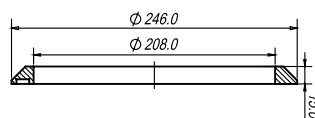

TW29 MAGNETIC GRILLE

Compatibility: SATORI TW29 (all types).

13 MAGNETIC GRILLE

Compatibility: 5" SATORI (all types).

16 MAGNETIC GRILLE

Compatibility: 6½" SATORI (all types).

19 MAGNETIC GRILLE

Compatibility: 7½" SATORI (all types).

24 MAGNETIC GRILLE

Compatibility: 9½" SATORI (all types).