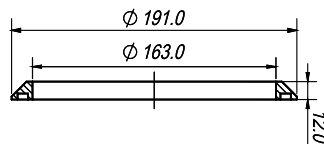

19 MAGNETIC GRILLE