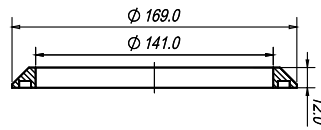

### 13 MAGNETIC GRILLE

Compatibility: 5" SATORI (all types).

### 16 MAGNETIC GRILLE

Compatibility: 6½" SATORI (all types).