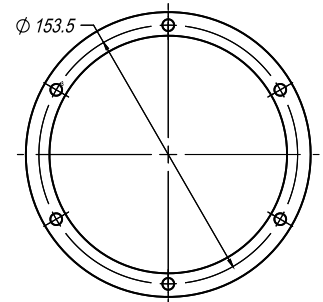

TW29 MAGNETIC GRILLE

Compatibility: SATORI TW29 (all types).

13 MAGNETIC GRILLE

Compatibility: 5" SATORI (all types).

16 MAGNETIC GRILLE

Compatibility: 6½" SATORI (all types).

19 MAGNETIC GRILLE

Compatibility: 7½" SATORI (all types).

24 MAGNETIC GRILLE

Compatibility: 9½" SATORI (all types).