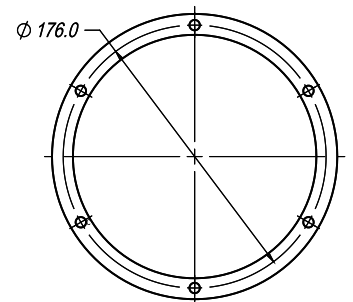

TW29 MAGNETIC GRILLE

Compatibility: SATORI TW29 (all types).

13 MAGNETIC GRILLE

Compatibility: 5" SATORI (all types).

16 MAGNETIC GRILLE

Compatibility: 6½" SATORI (all types).

19 MAGNETIC GRILLE

Compatibility: 7½" SATORI (all types).

24 MAGNETIC GRILLE

Compatibility: 9½" SATORI (all types).