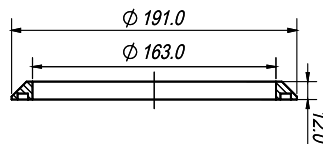

TW29 MAGNETIC GRILLE

Compatibility: SATORI TW29 (all types).

13 MAGNETIC GRILLE

Compatibility: 5" SATORI (all types).

16 MAGNETIC GRILLE

Compatibility: 6½" SATORI (all types).

19 MAGNETIC GRILLE

Compatibility: 7½" SATORI (all types).

24 MAGNETIC GRILLE

Compatibility: 9½" SATORI (all types).