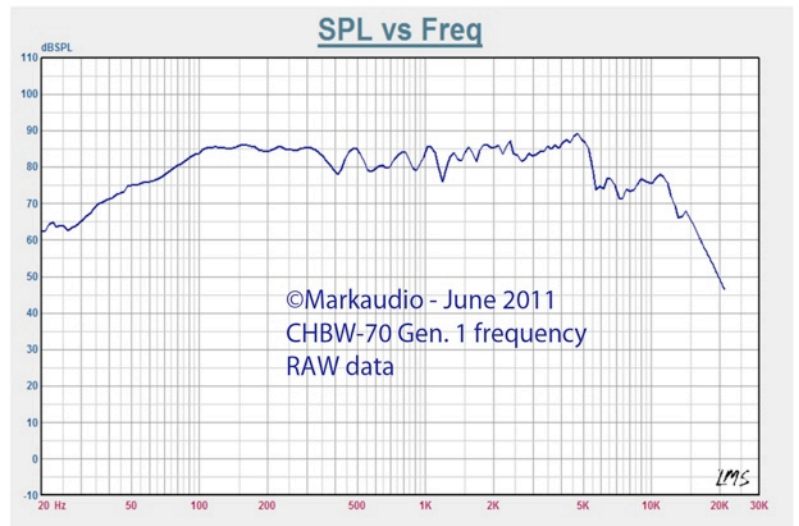

CHBW-70 (Gen. 1)

Wide-Range emitter

CHBW-70 Gen. 1 Wide range audio driver.

The CHBW-70 is a special driver designed for best low to mid-range performance. Male and female singing voices sound very natural on the CHBW. For lower load operations, bass response in the properly designed box can be tuned into the low 40's Hertz. It has a warm easy listening sound, very natural and pleasing to the ear.

This driver can easily fit into Bass-Reflex and Vented box sizes from 4.4 litres to 11 litres internal volume. The CHBW is easy to partner with tweeters to make a 2 way system, suitable for many audio uses.

Note that these come with a 2mm gasket, which doesn't compress very much, so it needs to be accounted for when cutting the rebates.

CHBW-70 Gen. 2	Data
REVC	7.2 Ohm
Fo	66.4 Hz
Sd	5.02 K mm ²
Vas	4.60 Ltrs
Cms	1.26 uM/N
Mmd	4.30 g
Mms	4.50 g
BL	4.43 T*M
Qms	1.78
Qes	0.69
Qts	0.49
Levc	44.53 uH
No	0.19%
Spl	84.80 dB
Pwr	20w Nom.
X max	4.2-mm 1 way
Coil Dia	20-mm
Main tolerance	+/- 2hz on mean Fo