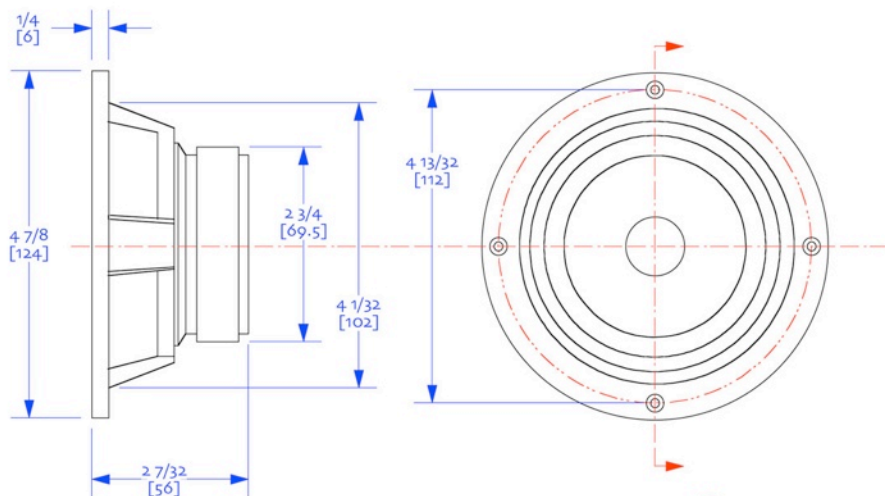

This driver can easily fit into Bass-Reflex and Vented box sizes from 4.4 litres to 11 litres internal volume. The CHBW is easy to partner with tweeters to make a 2 way system, suitable for many audio uses.

Note that these come with a 2mm gasket, which doesn't compress very much, so it needs to be accounted for when cutting the rebates.

CHBW-70 Gen. 2	Data
REVC	7.2 Ohm
Fo	66.4 Hz
Sd	5.02 K mm ²
Vas	4.60 Ltrs
Cms	1.26 uM/N
Mmd	4.30 g
Mms	4.50 g
BL	4.43 T*M
Qms	1.78
Qes	0.69
Qts	0.49
Levc	44.53 uH
No	0.19%
Spl	84.80 dB
Pwr	20w Nom.
X max	4.2-mm 1 way
Coil Dia	20-mm
Main tolerance	+/- 2hz on mean Fo