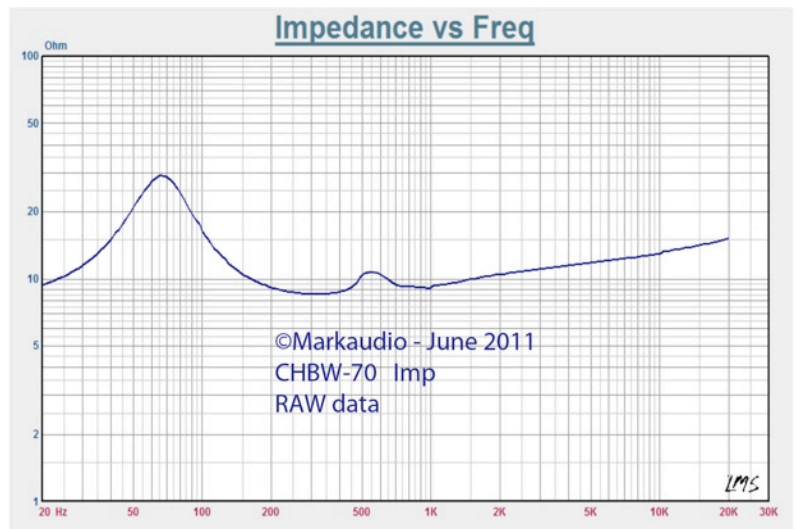

CHBW-70 Gen. 2	Data
REVC	7.2 Ohm
Fo	66.4 Hz
Sd	5.02 K mm²
Vas	4.60 Ltrs
Cms	1.26 uM/N
Mmd	4.30 g
Mms	4.50 g
BL	4.43 T*M
Qms	1.78
Qes	0.69
Qts	0.49
Levc	44.53 uH
No	0.19%
Spl	84.80 dB
Pwr	20w Nom.
X max	4.2-mm 1 way
Coil Dia	20-mm
Main tolerance	+/- 2hz on mean Fo

Small to medium sized speakers are usually lower power designs. The power rating is given in the technical data for each audio driver. For a reliable long service life, please operate your new speakers with care. For the first 100 hours, operate them at very low volumes. After this period, gradually increase the volume to a normal listening level. If you see the cone of the speakers making large movements, immediately turn the volume down. This will protect the speaker and your human hearing from damage. Factory mechanical defects for a period of 1 year. Excessive hard use (over-driving) and other damage caused during customer use is excluded from our warranty.