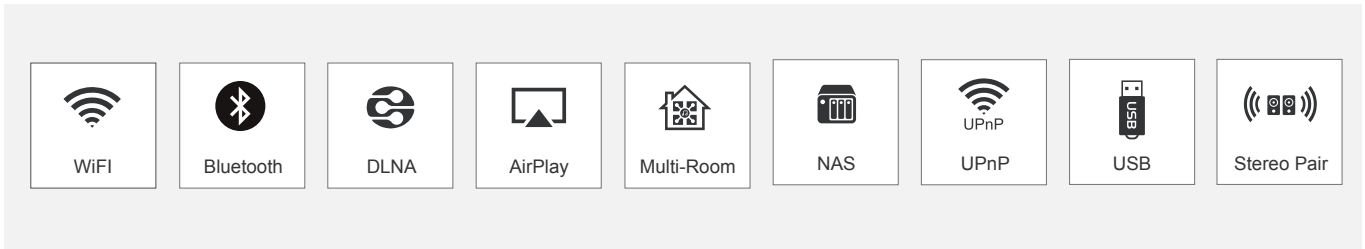

Main Features

- 2x 30W Amplifier
- Streaming music via network without distance limitation or Bluetooth5.0 up to 10 meters.
- Bluetooth for true high resolution music.
- Support streaming source from online services, smart device memory, USB pen drive, NAS, Bluetooth and line in.
- Multiroom and multizone streaming enabled by multiple units connected in the same network.
- All music sources can be re-streamed in sync to other models from us.
- Airplay, Spotify Connect, Qplay, DLNA, UPnP protocol and 3rd party app compatible.
- High quality music streaming support, sample rate decoding up to 24bit, 192kHz.
- Spotify, Deezer, Tidal, Qobuz, iHeartRadio, TuneIn, Napster, lots of online streaming services integrated to use in the app.
- Free global online update for new features.
- Full function remote controller to use without mobile.
- Free iOS and Android app available.
- iTunes works with PC streaming.

Streaming Services

Interface Introduction

Technical Specifications

Interfaces

DC input: 15V/4A
 Analog audio input
 -3.5mm line-in
 Analog audio output
 -Speaker out
 USB host: to play USB music
 Ethernet RJ45: for wired LAN cable to connect internet
 LED indicators: to show the device status
 Reset: short press to reset the WiFi, long press to restore factory setting
 IR receiver: for remote control
 Internal antennas for WiFi and Bluetooth

Control applications

4STREAM for iOS and Android based smart devices
 iTunes for MAC and Windows PC
 FooBar2000 and other compatible third-party apps

Music sources

Online streaming services: Spotify, Pandora, Amazon Music, Internet Radio, QQ Music, Napster, Tidal, Qobuz, Deezer, Tunein, iheartRadio, Ximalaya, more coming in the near future.
 Local storage: music stored on the mobile device memory, NAS, USB pen drive
 Aux input: 0.5mm line-in for analog input