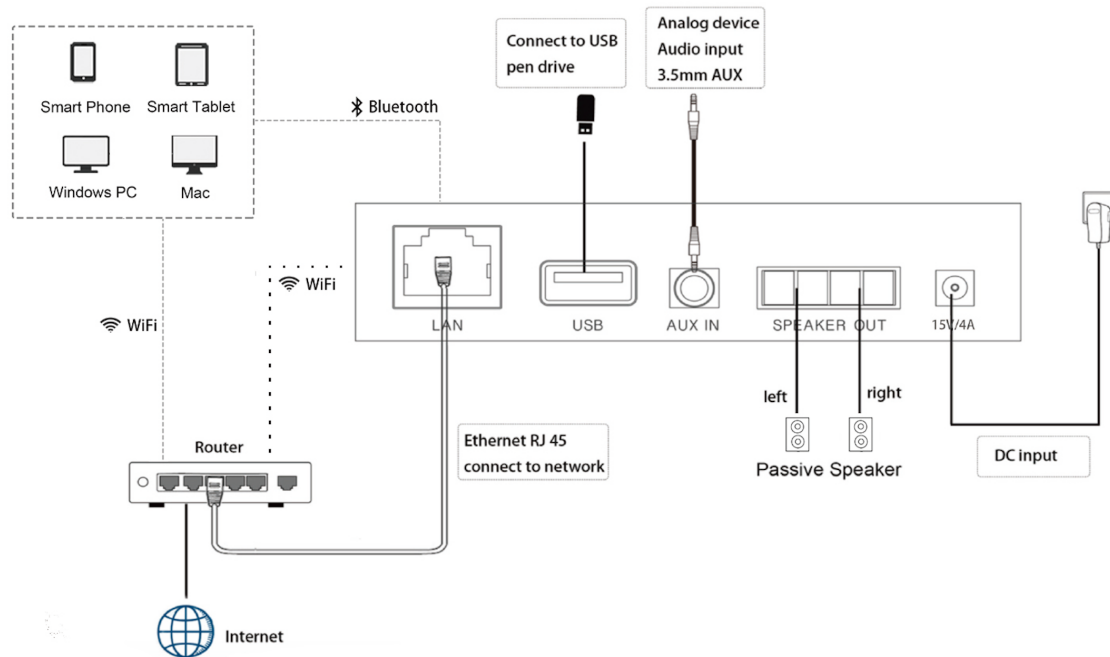

Main Features

- 2x 30W Amplifier
- Streaming music via network without distance limitation or Bluetooth5.0 up to 10 meters.
- Bluetooth for true high resolution music.
- Support streaming source from online services, smart device memory, USB pen drive, NAS, Bluetooth and line in.
- Multiroom and multizone streaming enabled by multiple units connected in the same network.
- All music sources can be re-streamed in sync to other models from us.
- Airplay, Spotify Connect, Qplay, DLNA, UPnP protocol and 3rd party app compatible.
- High quality music streaming support, sample rate decoding up to 24bit, 192kHz.
- Spotify, Deezer, Tidal, Qobuz, iHeartRadio, TuneIn, Napster, lots of online streaming services integrated to use in the app.
- Free global online update for new features.
- Full function remote controller to use without mobile.
- Free iOS and Android app available.
- iTunes works with PC streaming.

Streaming Services

Interface Introduction

Technical Specifications

Interfaces

DC input: 15V/4A
 Analog audio input
 -3.5mm line-in
 Analog audio output
 -Speaker out
 USB host: to play USB music
 Ethernet RJ45: for wired LAN cable to connect internet
 LED indicators: to show the device status
 Reset: short press to reset the WiFi, long press to restore factory setting
 IR receiver: for remote control
 Internal antennas for WiFi and Bluetooth

Control applications

4STREAM for iOS and Android based smart devices
 iTunes for MAC and Windows PC
 FooBar2000 and other compatible third-party apps

Music sources

Online streaming services: Spotify, Pandora, Amazon Music, Internet Radio, QQ Music, Napster, Tidal, Qobuz, Deezer, Tunein, iheartRadio, Ximalaya, more coming in the near future.
 Local storage: music stored on the mobile device memory, NAS, USB pen drive
 Aux input: 0.5mm line-in for analog input

Speaker power

2x30W @4Ω load at 15V
 2x15W @8Ω load at 15V

General

Power input: 15V/4A
 Dimensions: 116.2*64*22.6mm
 Weight: 0.2kg
 Working temperature: 0~40°C