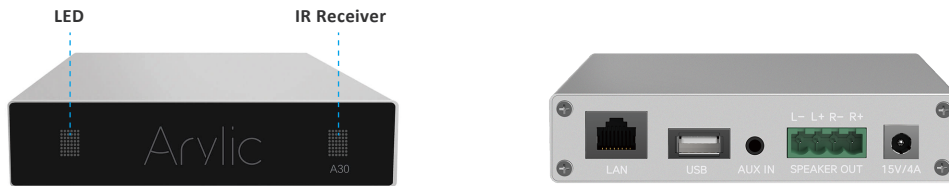

Main Features

- 2x 30W Amplifier
- Streaming music via network without distance limitation or Bluetooth5.0 up to 10 meters.
- Bluetooth for true high resolution music.
- Support streaming source from online services, smart device memory, USB pen drive, NAS, Bluetooth and line in.
- Multiroom and multizone streaming enabled by multiple units connected in the same network.
- All music sources can be re-streamed in sync to other models from us.
- Airplay, Spotify Connect, Qplay, DLNA, UPnP protocol and 3rd party app compatible.
- High quality music streaming support, sample rate decoding up to 24bit, 192kHz.
- Spotify, Deezer, Tidal, Qobuz, iHeartRadio, TuneIn, Napster, lots of online streaming services integrated to use in the app.
- Free global online update for new features.
- Full function remote controller to use without mobile.
- Free iOS and Android app available.
- iTunes works with PC streaming.

Streaming Services

Interface Introduction

Technical Specifications

Interfaces

DC input: 15V/4A
 Analog audio input
 -3.5mm line-in
 Analog audio output
 -Speaker out
 USB host: to play USB music
 Ethernet RJ45: for wired LAN cable to connect internet
 LED indicators: to show the device status
 Reset: short press to reset the WiFi, long press to restore factory setting
 IR receiver: for remote control
 Internal antennas for WiFi and Bluetooth

Speaker power

2x30W @4Ω load at 15V
 2x15W @8Ω load at 15V

General

Power input: 15V/4A
 Dimensions: 116.2*64*22.6mm
 Weight: 0.2kg
 Working temperature: 0~40°C